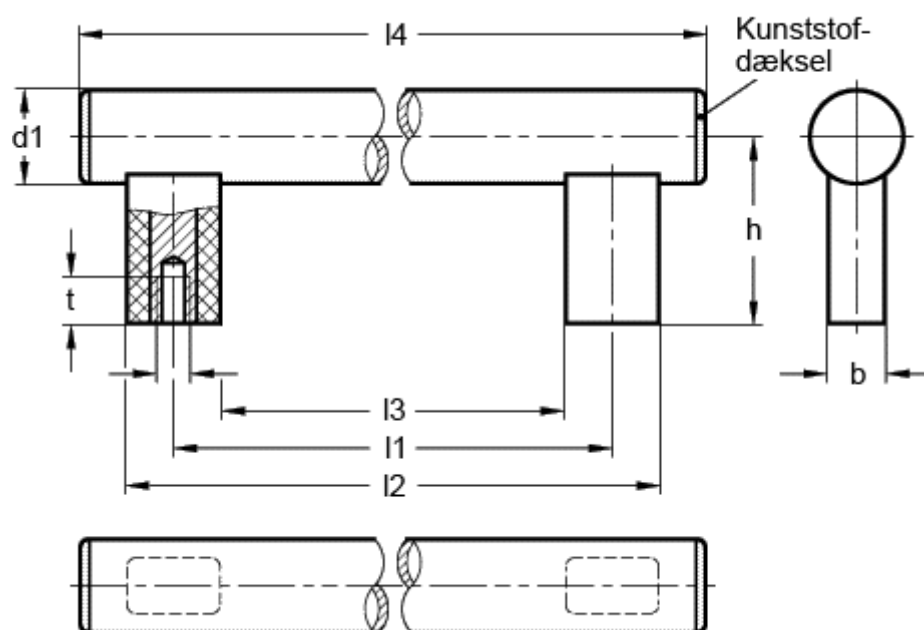

Article number: 2011422501

Description: E+G Handle GN 666-30-M6-250-NG

Measures

$b = 18$

$t \text{ min} = 15$

$d1 = 30$

$d2 = M6$

$h = 60$

$l1 = 250$

$l2 = 280$

$l3 = 220$

$l4 = 315$